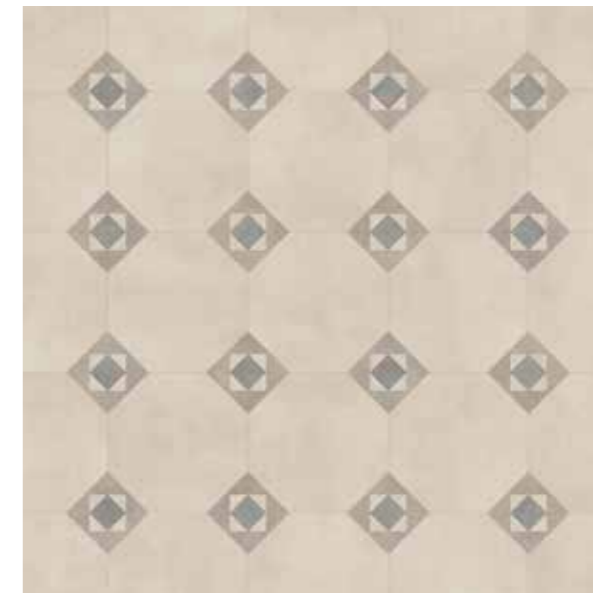

Octagon Key Grace - DC474

Products used: Stucco Quartz, Stucco Putty & Stucco Pebble