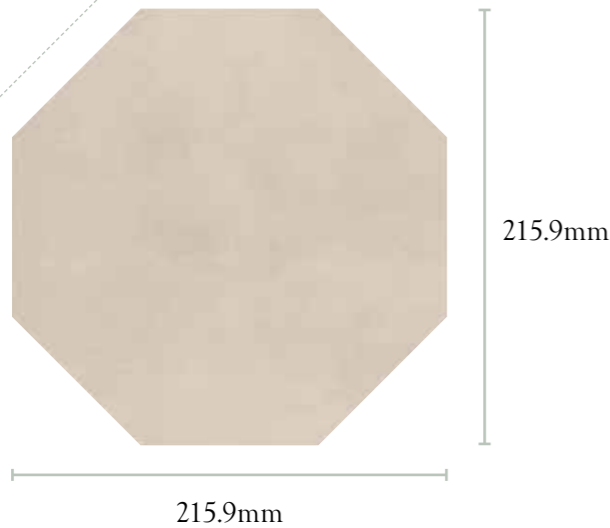

Octagon

Key

Inspired by the aesthetics of the Georgian era, Octagon Key reflects the architectural design of the classic keystone look. Available in four charming colourways, the motif design defines spaces with its delicate detailing.

Octagon Tile