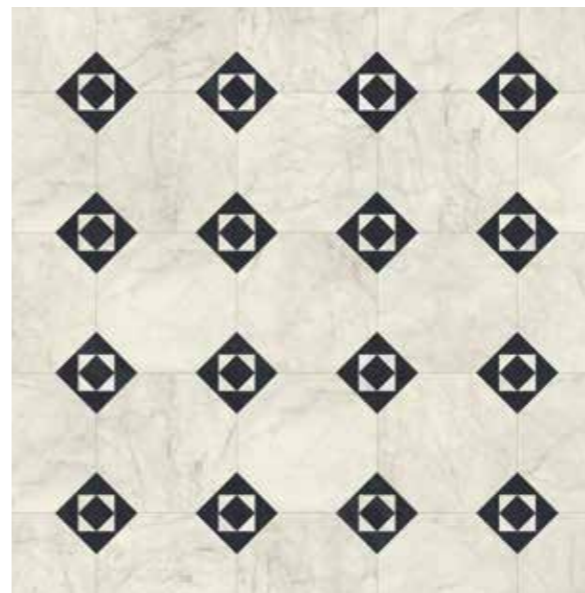

Octagon Key Rayne - DC477

Products used: Graphite Slate & Onyx Marble