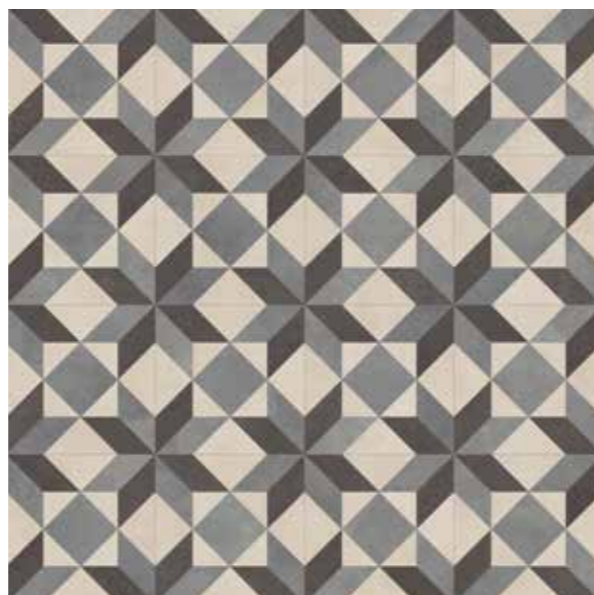

Victorian Star Small Chester - DC470
Products used: Stucco Quartz, Modernist Lintel & Diffusion Charcoal