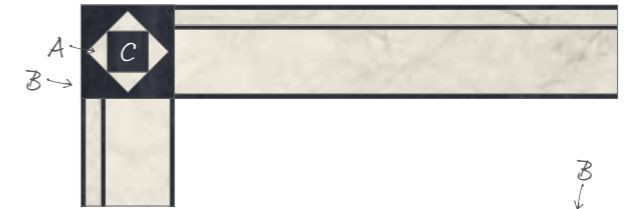

Border 1

Border AROB4000
89 x 914mm

Products shown:
A = Stucco Quartz
B = Diffusion Charcoal
C = Diffusion Charcoal

Border 1 with
Feature Corner
AROC4002

Border 1 with
Mitred Corner

Border 1 with
Square Corner
AROC4001

Border 2

Border AROB4001
89 x 914mm

Products shown:
A = Onyx Marble
B = Graphite Slate
C = Graphite Slate

Border 2 with
Feature Corner
AROC4002

Border 2 with
Mitred Corner

Border 3

Border AROB4002
89 x 914mm