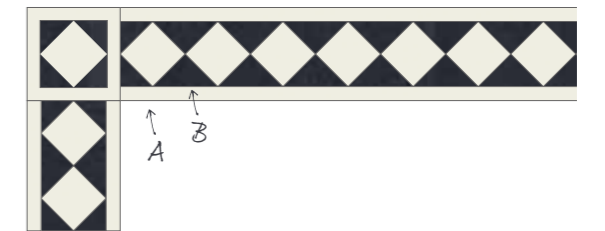

Bevelled Diamond

Border AROB270B and Corner AROC27SB
76 x 914mm

Products shown:
A = Pure Plain White
B = Graphite Slate