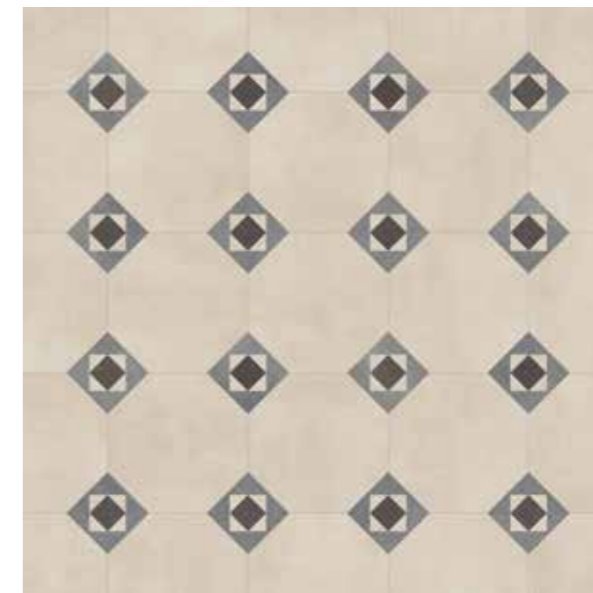

Octagon Key Briar - DC475

Products used: Stucco Quartz, Modernist Lintel & Diffusion Charcoal