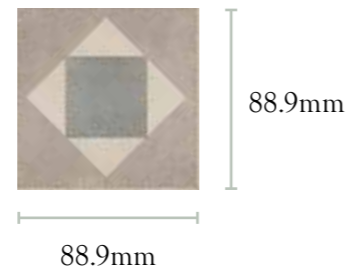

Octagon

Key

Inspired by the aesthetics of the Georgian era, Octagon Key reflects the architectural design of the classic keystone look. Available in four charming colourways, the motif design defines spaces with its delicate detailing.

Key